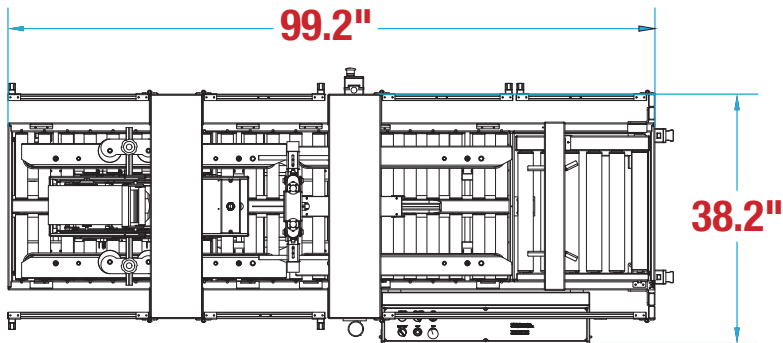

# FULLY AUTOMATIC RANDOM SIDEDRIVE CSEG11L FOOTPRINT

**WANT TO KNOW MORE  
ABOUT THIS MACHINE?**  
SCAN HERE TO LEARN MORE ABOUT THIS MACHINE

**MACHINE  
MEASUREMENTS:**

**99.2" x 38.2" x 75.9"**  
LENGTH WIDTH HEIGHT

## TOP VIEW

## SIDE VIEW

Left CSEG

Note: Dimensions are all subject to change without prior notification. Call BestPack for pricing.