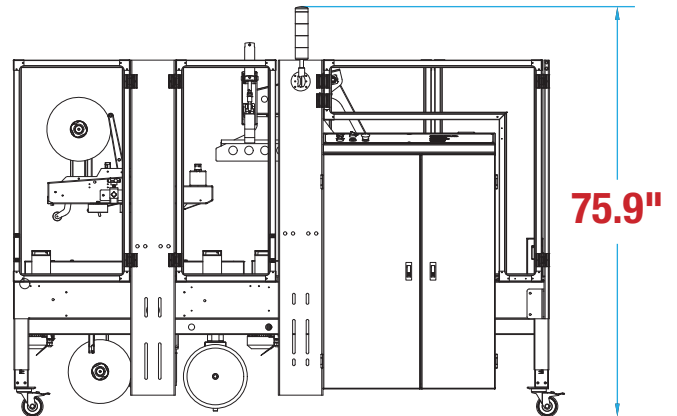

# FULLY AUTOMATIC RANDOM SIDEDRIVE CSEG11L FOOTPRINT

**WANT TO KNOW MORE  
ABOUT THIS MACHINE?**  
SCAN HERE TO LEARN MORE ABOUT THIS MACHINE

**MACHINE  
MEASUREMENTS:**

**99.2" x 38.2" x 75.9"**  
LENGTH WIDTH HEIGHT

## TOP VIEW

## SIDE VIEW

Left CSEG

Note: Dimensions are all subject to change without prior notification. Call BestPack for pricing.