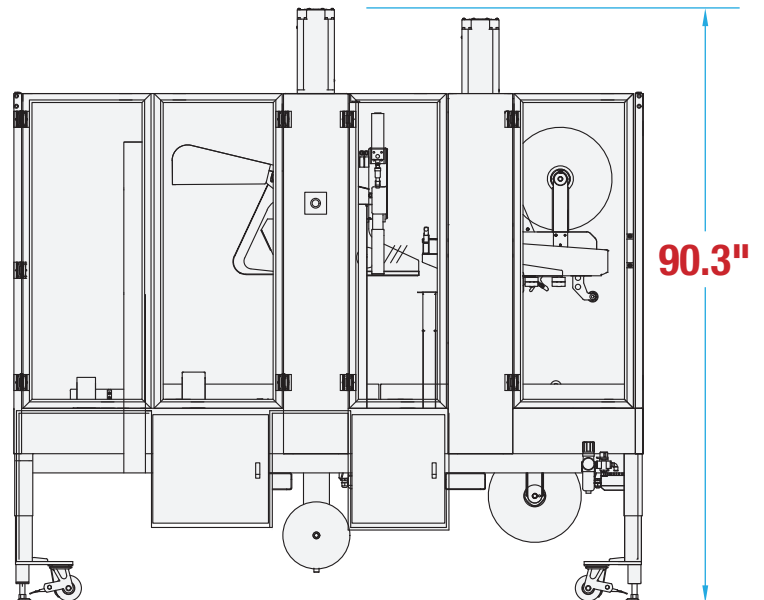

# FULLY AUTOMATIC SERVO RANDOM SIDEDRIVE CSS22 FOOTPRINT

**WANT TO KNOW MORE  
ABOUT THIS MACHINE?**  
SCAN HERE TO LEARN MORE ABOUT THIS MACHINE

**MACHINE  
MEASUREMENTS:**

**95.9" x 48.5" x 90.3"**  
LENGTH WIDTH HEIGHT

## TOP VIEW

## SIDE VIEW

Note: Dimensions are all subject to change without prior notification. Call BestPack for pricing.