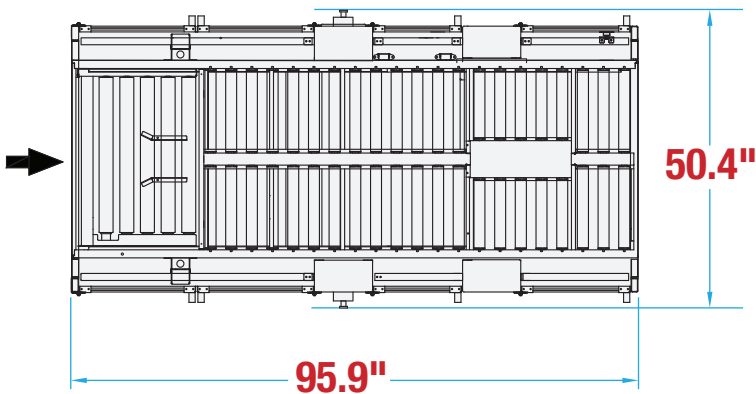

# FULLY AUTOMATIC SERVO RANDOM SIDEDRIVE CSS22 FOOTPRINT

**WANT TO KNOW MORE  
ABOUT THIS MACHINE?**  
SCAN HERE TO LEARN MORE ABOUT THIS MACHINE

**MACHINE  
MEASUREMENTS:**

**95.9" x 48.5" x 90.3"**  
LENGTH WIDTH HEIGHT

## TOP VIEW

## SIDE VIEW

Note: Dimensions are all subject to change without prior notification. Call BestPack for pricing.