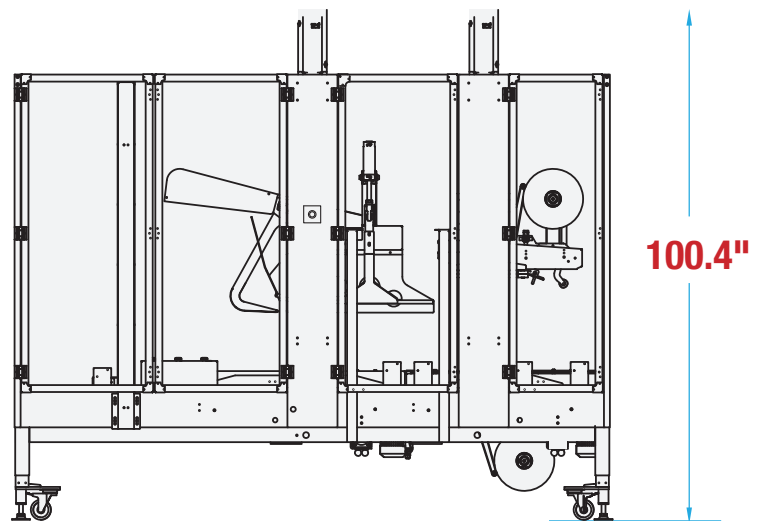

# FULLY AUTOMATIC SERVO RANDOM SIDEDRIVE CSS33 FOOTPRINT

**WANT TO KNOW MORE  
ABOUT THIS MACHINE?**  
SCAN HERE TO LEARN MORE ABOUT THIS MACHINE

**MACHINE MEASUREMENTS:** 116.9" x 60.7" x 100.4"  
LENGTH WIDTH HEIGHT

**TOP VIEW**

**SIDE VIEW**

Note: Dimensions are all subject to change without prior notification. Call BestPack for pricing.