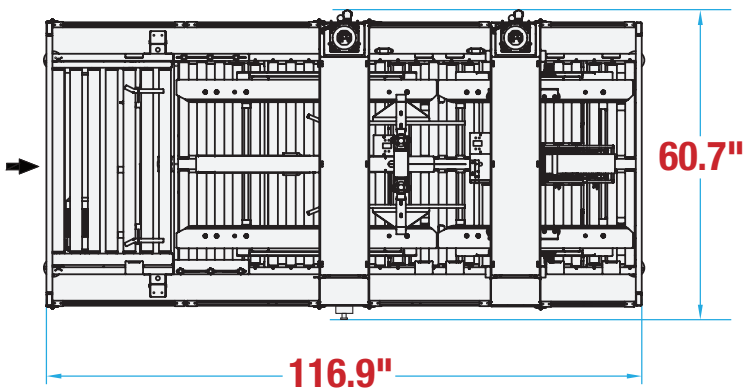

# FULLY AUTOMATIC SERVO RANDOM SIDEDRIVE CSS33 FOOTPRINT

**WANT TO KNOW MORE  
ABOUT THIS MACHINE?**  
SCAN HERE TO LEARN MORE ABOUT THIS MACHINE

**MACHINE MEASUREMENTS:** 116.9" x 60.7" x 100.4"  
LENGTH WIDTH HEIGHT

**TOP VIEW**

**SIDE VIEW**

Note: Dimensions are all subject to change without prior notification. Call BestPack for pricing.