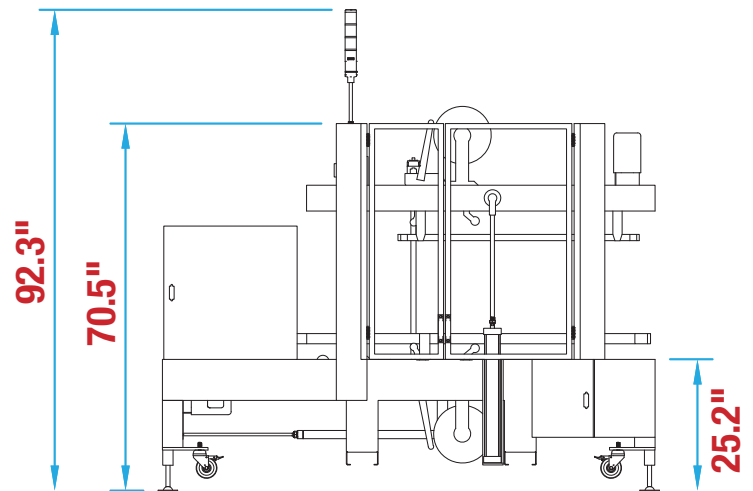

FULLY AUTOMATIC RANDOM 4-EDGE SEALER CT4EL22-3 FOOTPRINT

**WANT TO KNOW MORE
ABOUT THIS MACHINE?**

SCAN HERE TO LEARN MORE ABOUT THIS MACHINE

**MACHINE
MEASUREMENTS:**

94.6"
LENGTH

X

61.5"
WIDTH

X

70.5"
HEIGHT

TOP VIEW

SIDE VIEW

Note: Dimensions are all subject to change without prior notification. Call BestPack for pricing.