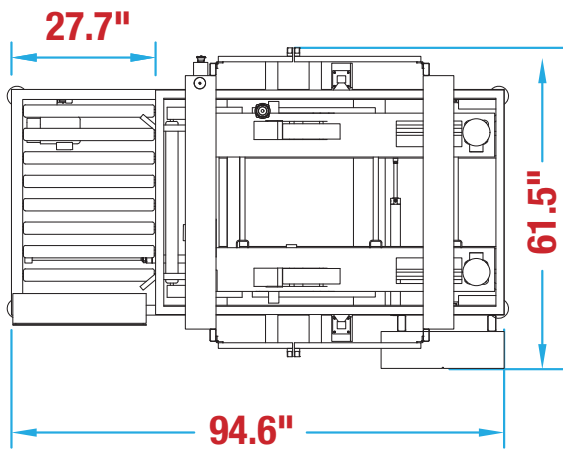

FULLY AUTOMATIC RANDOM 4-EDGE SEALER CT4EL22-3 FOOTPRINT

**WANT TO KNOW MORE
ABOUT THIS MACHINE?**

SCAN HERE TO LEARN MORE ABOUT THIS MACHINE

**MACHINE
MEASUREMENTS:**

94.6"
LENGTH

X

61.5"
WIDTH

X

70.5"
HEIGHT

TOP VIEW

SIDE VIEW

Note: Dimensions are all subject to change without prior notification. Call BestPack for pricing.