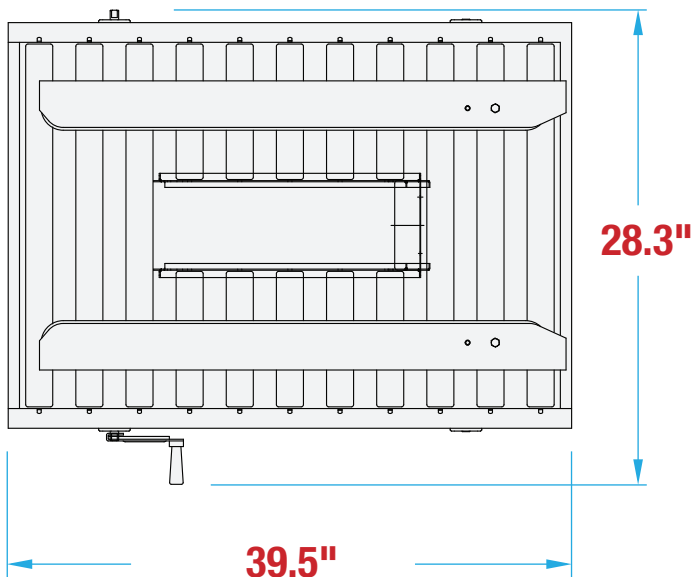

BOTTOM ONLY CARTON SEALER MS20 FOOTPRINT

**WANT TO KNOW MORE
ABOUT THIS MACHINE?**

SCAN HERE TO LEARN MORE ABOUT THIS MACHINE

**MACHINE
MEASUREMENTS:**

39.5"
LENGTH

X

28.3"
WIDTH

X

29.4"
HEIGHT

TOP VIEW

SIDE VIEW

Note: Dimensions are all subject to change without prior notification. Call BestPack for pricing.