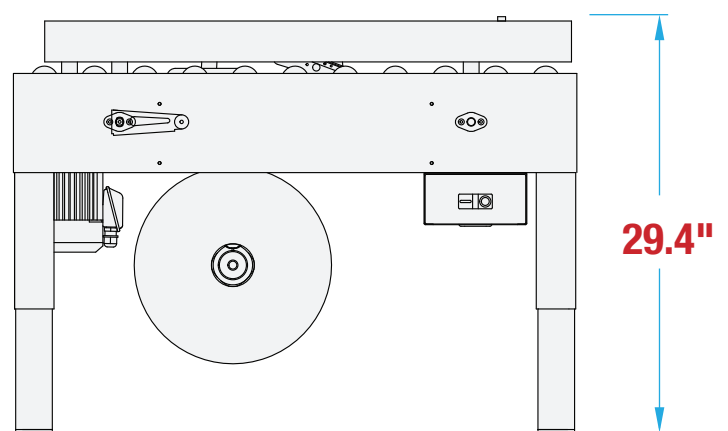

BOTTOM ONLY CARTON SEALER MS20 FOOTPRINT

**WANT TO KNOW MORE
ABOUT THIS MACHINE?**

SCAN HERE TO LEARN MORE ABOUT THIS MACHINE

**MACHINE
MEASUREMENTS:**

39.5"
LENGTH

X

28.3"
WIDTH

X

29.4"
HEIGHT

TOP VIEW

SIDE VIEW

Note: Dimensions are all subject to change without prior notification. Call BestPack for pricing.