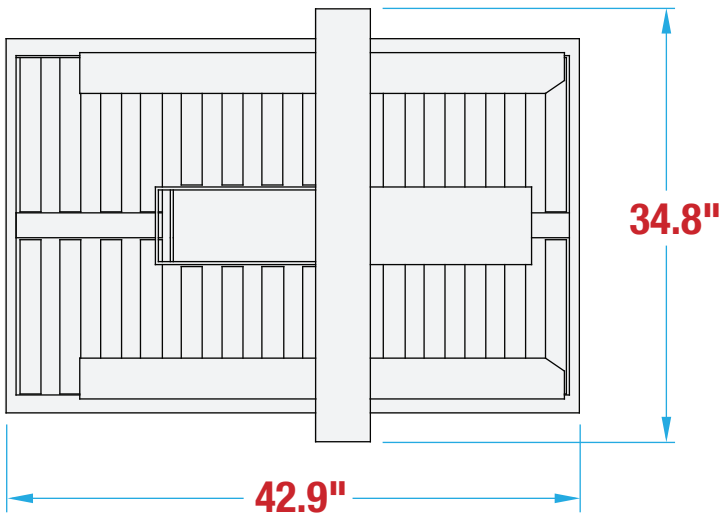

RANDOM SIDEDRIVE CARTON SEALER RS22 FOOTPRINT

**WANT TO KNOW MORE
ABOUT THIS MACHINE?**

SCAN HERE TO LEARN MORE ABOUT THIS MACHINE

**MACHINE
MEASUREMENTS:**

42.9" x 34.8" x 71.8"
LENGTH WIDTH HEIGHT

TOP VIEW

SIDE VIEW

Note: Dimensions are all subject to change without prior notification. Call BestPack for pricing.