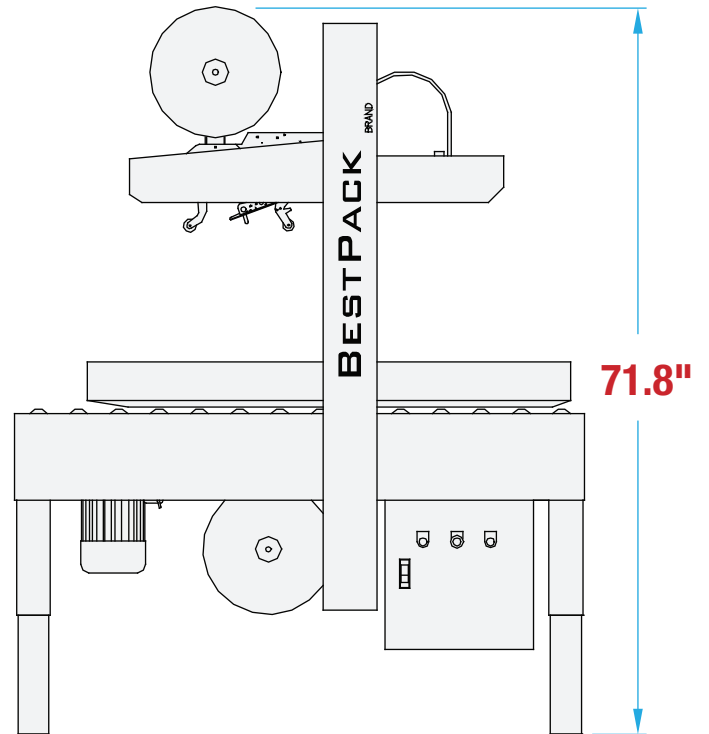

RANDOM SIDEDRIVE CARTON SEALER RS22 FOOTPRINT

**WANT TO KNOW MORE
ABOUT THIS MACHINE?**

SCAN HERE TO LEARN MORE ABOUT THIS MACHINE

**MACHINE
MEASUREMENTS:**

42.9" x 34.8" x 71.8"
LENGTH WIDTH HEIGHT

TOP VIEW

SIDE VIEW

Note: Dimensions are all subject to change without prior notification. Call BestPack for pricing.