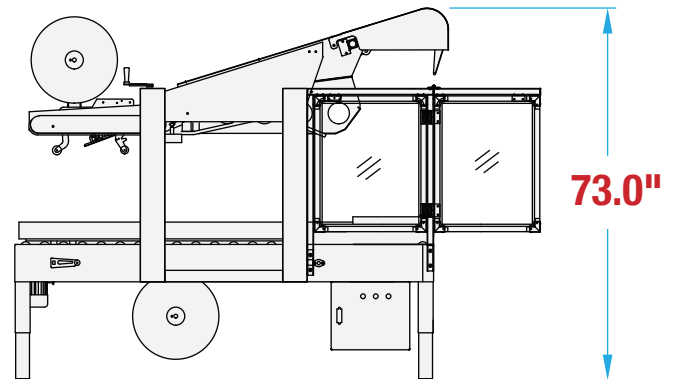

BESTPACK

AUTOMATIC QUAD CARTON SEALER AQ22 FOOTPRINT

**WANT TO KNOW MORE
ABOUT THIS MACHINE?**
SCAN HERE TO LEARN MORE ABOUT THIS MACHINE

**MACHINE
MEASUREMENTS:**

97.5" x 33.8" x 73.0"
LENGTH WIDTH HEIGHT

TOP VIEW

SIDE VIEW

Note: Dimensions are all subject to change without prior notification. Call BestPack for pricing.