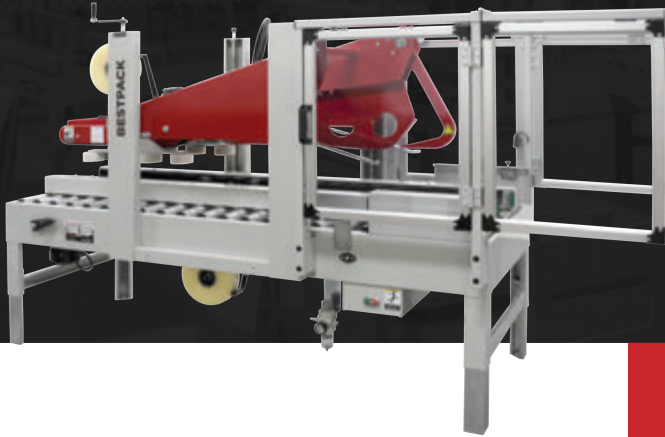

BESTPACK

AUTOMATIC QUAD CARTON SEALER AQ22 FOOTPRINT

**WANT TO KNOW MORE
ABOUT THIS MACHINE?**
SCAN HERE TO LEARN MORE ABOUT THIS MACHINE

**MACHINE
MEASUREMENTS:**

97.5" x 33.8" x 73.0"
LENGTH WIDTH HEIGHT

TOP VIEW

SIDE VIEW

Note: Dimensions are all subject to change without prior notification. Call BestPack for pricing.