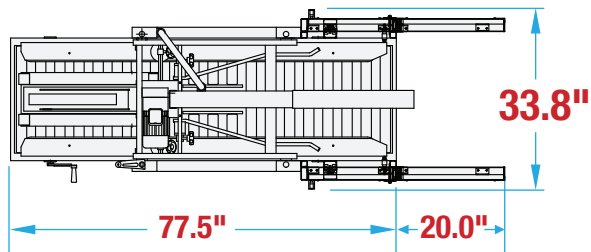

BESTPACK

AUTOMATIC QUAD CARTON SEALER AQ22 FOOTPRINT

**WANT TO KNOW MORE
ABOUT THIS MACHINE?**
SCAN HERE TO LEARN MORE ABOUT THIS MACHINE

**MACHINE
MEASUREMENTS:**

97.5" x 33.8" x 73.0"
LENGTH WIDTH HEIGHT

TOP VIEW

SIDE VIEW

Note: Dimensions are all subject to change without prior notification. Call BestPack for pricing.