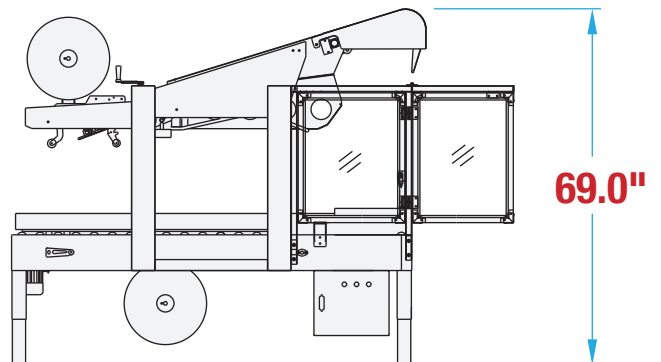

STAINLESS AUTOMATIC UNIFORM SIDEDRIVE AS22-2S FOOTPRINT

**WANT TO KNOW MORE
ABOUT THIS MACHINE?**
SCAN HERE TO LEARN MORE ABOUT THIS MACHINE

**MACHINE
MEASUREMENTS:**

97.7" x 33.8" x 69.0"
LENGTH WIDTH HEIGHT

TOP VIEW

SIDE VIEW

Note: Dimensions are all subject to change without prior notification. Call BestPack for pricing.