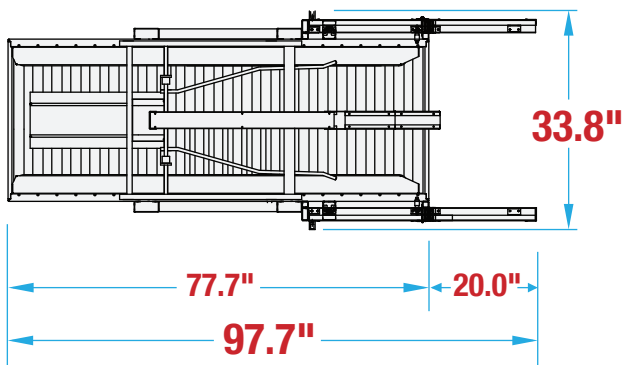

STAINLESS AUTOMATIC UNIFORM SIDEDRIVE AS22-2S FOOTPRINT

**WANT TO KNOW MORE
ABOUT THIS MACHINE?**
SCAN HERE TO LEARN MORE ABOUT THIS MACHINE

**MACHINE
MEASUREMENTS:**

97.7" x 33.8" x 69.0"
LENGTH WIDTH HEIGHT

TOP VIEW

SIDE VIEW

Note: Dimensions are all subject to change without prior notification. Call BestPack for pricing.