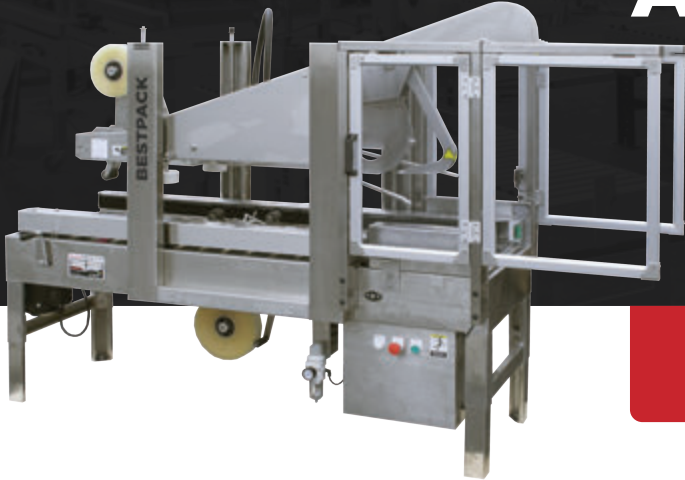

STAINLESS AUTOMATIC UNIFORM SIDEDRIVE AS22-2S FOOTPRINT

**WANT TO KNOW MORE
ABOUT THIS MACHINE?**
SCAN HERE TO LEARN MORE ABOUT THIS MACHINE

**MACHINE
MEASUREMENTS:**

97.7" x 33.8" x 69.0"
LENGTH WIDTH HEIGHT

TOP VIEW

SIDE VIEW

Note: Dimensions are all subject to change without prior notification. Call BestPack for pricing.