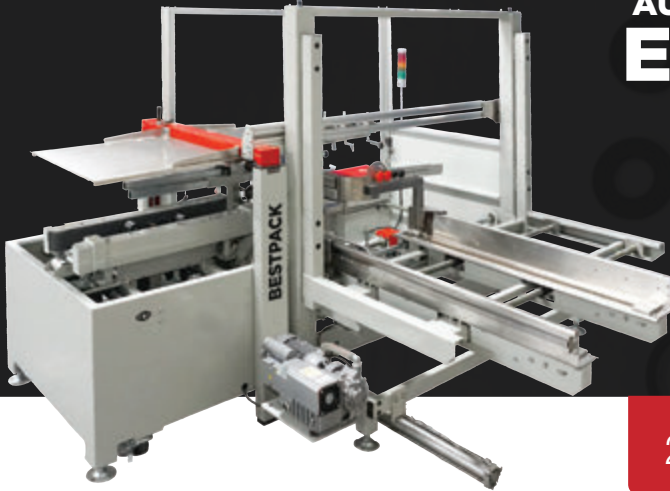

Note: Part numbers, descriptions, and pricing are all subject to change without prior notification.

ELVSL22 SPARE PARTS KIT 3" CONTINUED

3" LEFT SPARE PARTS KIT PART #: ELVSL22SPK-0

QUANTITY	PART NUMBER	DESCRIPTION
2	10315-0	CUSHION, BLADE 3"
2	10096-2	Spring, Main (Bottom) Chrome
4	10117	Bumper, Rubber M15x7
4	10116	Bushing, Bumper M8x7
2	9510303	Spring, Front Roller
2	9510294	Washer, M21xm10x2 (Plastic)
2	9510304	Spring, Blade Guard
4	2706401	Ring, E-clip M3
2	9510305	Spring, Support Tape Erect
2	9510300	Spring, Cutter Blade Arm

Note: Part numbers, descriptions, and pricing are all subject to change without prior notification.

For more information please go to:
WWW.BESTPACK.COM or call us at **1.888.588.2378**

AUTOMATIC L-TYPE SUCTION CUP CARTON ERECTOR ELVSR22 SPARE PARTS