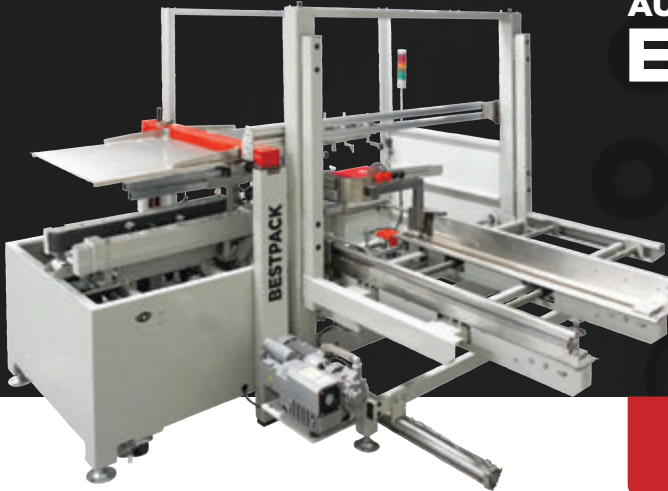

AUTOMATIC L-TYPE SUCTION CUP CARTON ERECTOR ELVSL22 SPARE PARTS

**WANT TO KNOW MORE
ABOUT THIS MACHINE?**
SCAN HERE TO LEARN MORE ABOUT THIS MACHINE

2" Left Spare Parts Kit Part#: **ELVSL22SPK**

QUANTITY	PART NUMBER	DESCRIPTION
2	2710731	Belt, Grey Sag-70mmx1650
4	P310005	Cup, Suction 3" Dia Pt1/8x70
1	2851005	Sensor, Proximity TI-q5mc1-z
2	A1122000	Coupler, Drive Belt M35x39
2	A1125001	Rubber, Coupler, Blue, (T-hg)
2	2850332	Sensor, Photo Omron E3z-d61
2	2852035	Sensor, Magnetic Reed D-c73
2	2896307-4	Capacitor, 18uf 250vac W/ Band
2	27280031	Bearing, Ball 6003zz
2	27280091	Bearing, Ball 6202zz (Ja)
2	2908014	Valve, Speed Jsc 601
1	CV751000	Bracket, Stopper Mount
1	2916011	Silencer, Solenoid Pt 1/4"
1	2911905	Valve, Solenoid Vqz3121-5y1-02
1	2911902	Valve, Solenoid Vqz3221-5y1-02
2	AC231300	Roller, Rubber Front 2"
2	AC232000	Roller, Rubber Rear 2"
2	10122	Blade, Cutter 2"

Note: Part numbers, descriptions, and pricing are all subject to change without prior notification.

ELVSL22 SPARE PARTS KIT 2" CONTINUED

2" LEFT SPARE PARTS KIT PART #: ELVSL22SPK

QUANTITY	PART NUMBER	DESCRIPTION
2	10096-2	Spring, Main (Bottom) Chrome
4	10117	Bumper, Rubber M15x7
4	10116	Bushing, Bumper M8x7
2	10315	Cushion, Blade 2"
2	9510303	Spring, Front Roller
2	9510294	Washer, M21xm10x2 (Plastic)
2	9510304	Spring, Blade Guard
4	2706401	Ring, E-clip M3
2	9510305	Spring, Support Tape Erect
2	9510300	Spring, Cutter Blade Arm