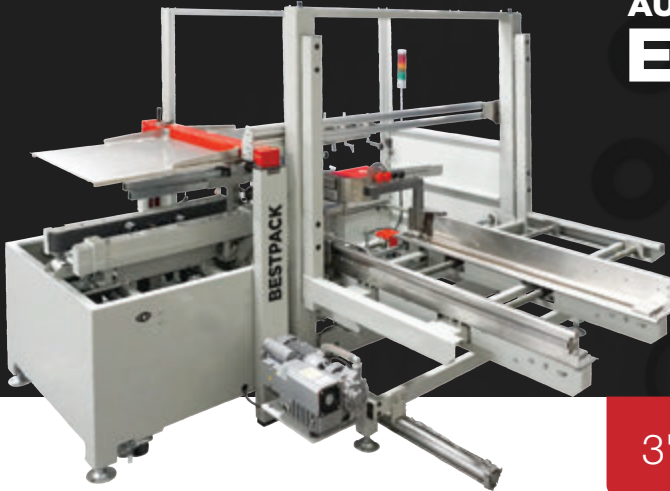

Note: Part numbers, descriptions, and pricing are all subject to change without prior notification.

ELVSL22 SPARE PARTS KIT 2" CONTINUED

2" LEFT SPARE PARTS KIT PART #: ELVSL22SPK

QUANTITY	PART NUMBER	DESCRIPTION
2	10096-2	Spring, Main (Bottom) Chrome
4	10117	Bumper, Rubber M15x7
4	10116	Bushing, Bumper M8x7
2	10315	Cushion, Blade 2"
2	9510303	Spring, Front Roller
2	9510294	Washer, M21xm10x2 (Plastic)
2	9510304	Spring, Blade Guard
4	2706401	Ring, E-clip M3
2	9510305	Spring, Support Tape Erect
2	9510300	Spring, Cutter Blade Arm

AUTOMATIC L-TYPE SUCTION CUP CARTON ERECTOR ELVSL22 SPARE PARTS

**WANT TO KNOW MORE
ABOUT THIS MACHINE?**
SCAN HERE TO LEARN MORE ABOUT THIS MACHINE

3" Left Spare Parts Kit Part#: **ELVSL22SPK-0**

QUANTITY	PART NUMBER	DESCRIPTION
2	2710731	Belt, Grey Sag-70mmx1650
4	P310005	Cup, Suction 3" Dia Pt1/8x70
1	2851005	Sensor, Proximity TI-q5mc1-z
2	A1122000	Coupler, Drive Belt M35x39
2	A1125001	Rubber, Coupler, Blue, (T-hg)
2	2850332	Sensor, Photo Omron E3z-d61
2	2852035	Sensor, Magnetic Reed D-c73
2	2896307-4	Capacitor, 18uf 250vac W/ Band
2	27280031	Bearing, Ball 6003zz
2	27280091	Bearing, Ball 6202zz (Ja)
2	2908014	Valve, Speed Jsc 601
1	CV751000	Bracket, Stopper Mount
1	2916011	Silencer, Solenoid Pt 1/4"
1	2911905	Valve, Solenoid Vqz3121-5y1-02
1	2911902	Valve, Solenoid Vqz3221-5y1-02
2	AC331300	Roller, Rubber Front 3"
2	AC332000	Roller, Rubber Rear 3"
2	10122-0	Blade, Cutter 3"