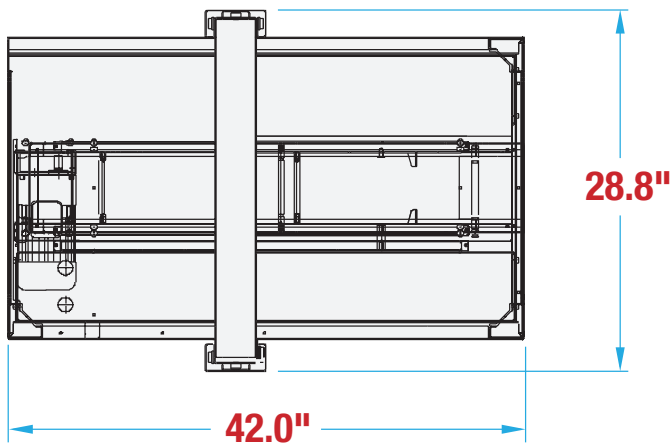

# MANUAL BOTTOM DRIVE CARTON SEALER MBD22 FOOTPRINT

**WANT TO KNOW MORE  
ABOUT THIS MACHINE?**

SCAN HERE TO LEARN MORE ABOUT THIS MACHINE

**MACHINE  
MEASUREMENTS:**

42.0"  
LENGTH

X

28.8"  
WIDTH

X

70.3"  
HEIGHT

## SIDE VIEW

Note: Dimensions are all subject to change without prior notification. Call BestPack for pricing.