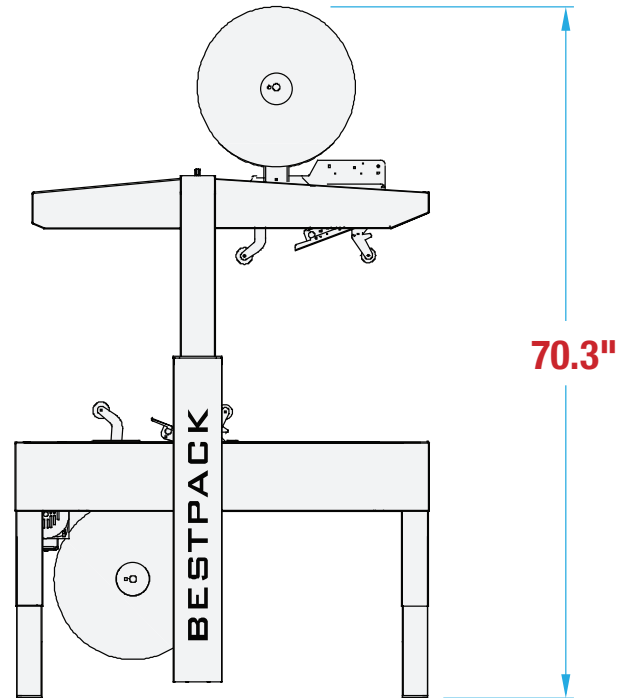

# MANUAL BOTTOM DRIVE CARTON SEALER MBD22 FOOTPRINT

**WANT TO KNOW MORE  
ABOUT THIS MACHINE?**

SCAN HERE TO LEARN MORE ABOUT THIS MACHINE

**MACHINE  
MEASUREMENTS:**

42.0"  
LENGTH

X

28.8"  
WIDTH

X

70.3"  
HEIGHT

## TOP VIEW

## SIDE VIEW

Note: Dimensions are all subject to change without prior notification. Call BestPack for pricing.