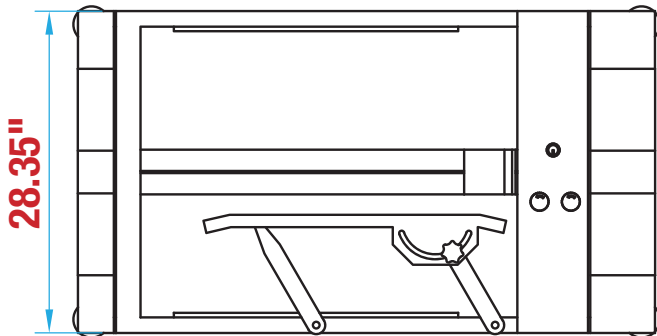

MANUAL TILTING BOTTOM FLAP FOLDER PACKING STATION

MBF20T FOOTPRINT

**WANT TO KNOW MORE
ABOUT THIS MACHINE?**

SCAN HERE TO LEARN MORE ABOUT THIS MACHINE

**MACHINE
MEASUREMENTS:**

50.9"
LENGTH

X

28.4"
WIDTH

X

33.8"
HEIGHT

TOP VIEW

SIDE VIEW

Note: Dimensions are all subject to change without prior notification. Call BestPack for pricing.