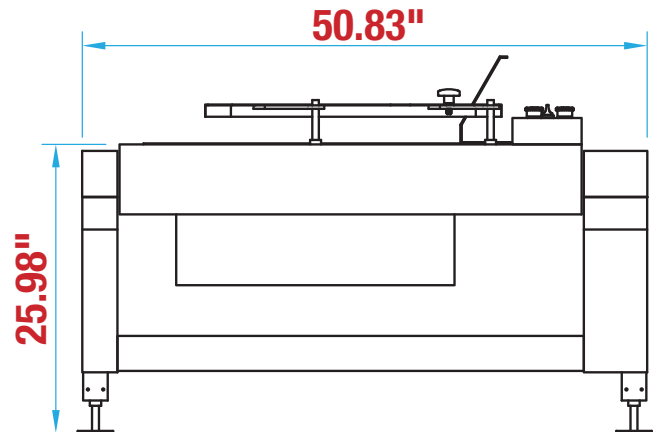

MANUAL TILTING BOTTOM FLAP FOLDER PACKING STATION

MBF20T FOOTPRINT

**WANT TO KNOW MORE
ABOUT THIS MACHINE?**

SCAN HERE TO LEARN MORE ABOUT THIS MACHINE

**MACHINE
MEASUREMENTS:**

50.9"
LENGTH

X

28.4"
WIDTH

X

33.8"
HEIGHT

TOP VIEW

SIDE VIEW

Note: Dimensions are all subject to change without prior notification. Call BestPack for pricing.