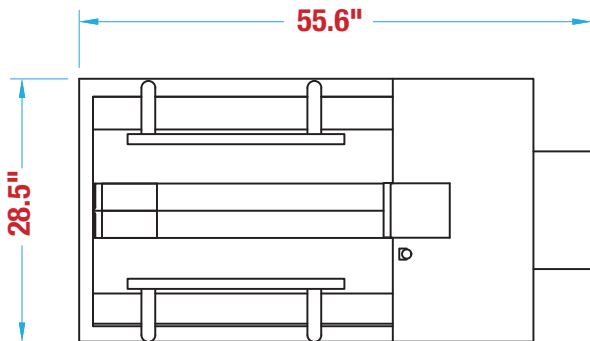

MANUAL BOTTOM FLAP FOLDER PACKING STATION MBF20 FOOTPRINT

**WANT TO KNOW MORE
ABOUT THIS MACHINE?**

SCAN HERE TO LEARN MORE ABOUT THIS MACHINE

**MACHINE
MEASUREMENTS:**

55.6"
LENGTH

X

28.5"
WIDTH

X

31.8"
HEIGHT

TOP VIEW

SIDE VIEW

Note: Dimensions are all subject to change without prior notification. Call BestPack for pricing.