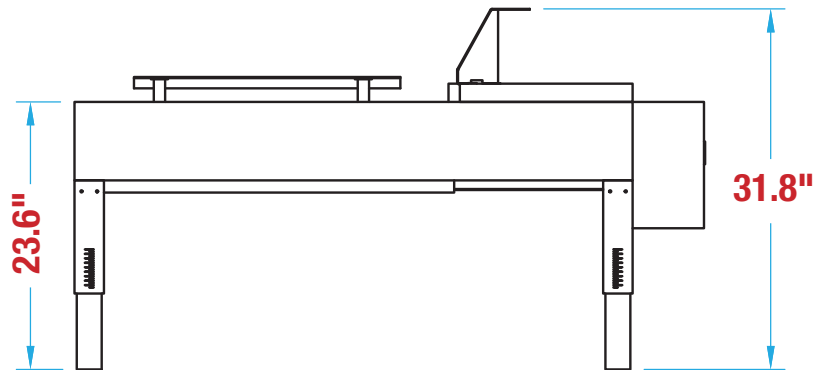

MANUAL BOTTOM FLAP FOLDER PACKING STATION MBF20 FOOTPRINT

**WANT TO KNOW MORE
ABOUT THIS MACHINE?**

SCAN HERE TO LEARN MORE ABOUT THIS MACHINE

**MACHINE
MEASUREMENTS:**

55.6"
LENGTH

X

28.5"
WIDTH

X

31.8"
HEIGHT

TOP VIEW

SIDE VIEW

Note: Dimensions are all subject to change without prior notification. Call BestPack for pricing.