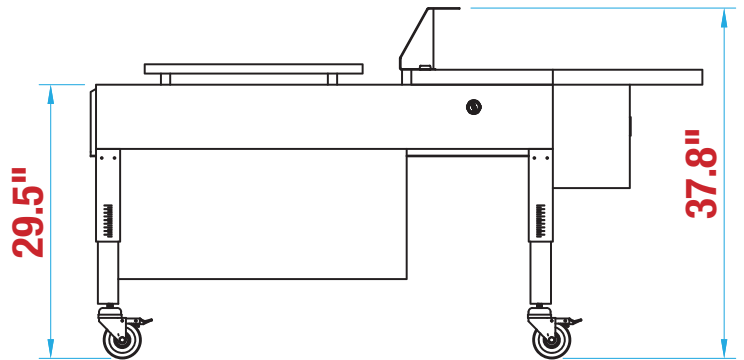

**MANUAL PNEUMATIC BOTTOM FLAP FOLDER
PACKING STATION****MPBF20 FOOTPRINT****WANT TO KNOW MORE
ABOUT THIS MACHINE?**

SCAN HERE TO LEARN MORE ABOUT THIS MACHINE

**MACHINE
MEASUREMENTS:****65.9" x 29.5" x 37.8"**
LENGTH WIDTH HEIGHT**TOP VIEW****SIDE VIEW**

Note: Dimensions are all subject to change without prior notification. Call BestPack for pricing.