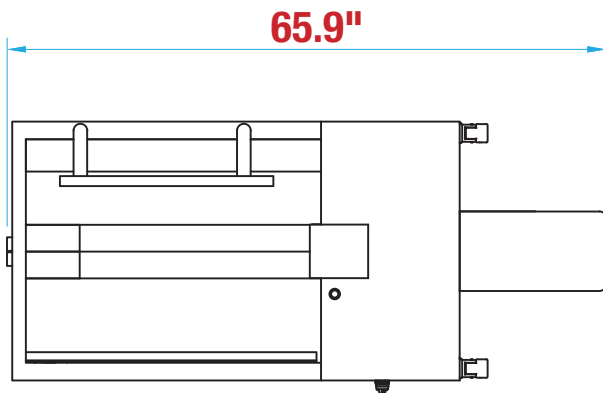

**MANUAL PNEUMATIC BOTTOM FLAP FOLDER
PACKING STATION****MPBF20 FOOTPRINT****WANT TO KNOW MORE
ABOUT THIS MACHINE?**

SCAN HERE TO LEARN MORE ABOUT THIS MACHINE

**MACHINE
MEASUREMENTS:****65.9" x 29.5" x 37.8"**
LENGTH WIDTH HEIGHT**TOP VIEW****SIDE VIEW**

Note: Dimensions are all subject to change without prior notification. Call BestPack for pricing.