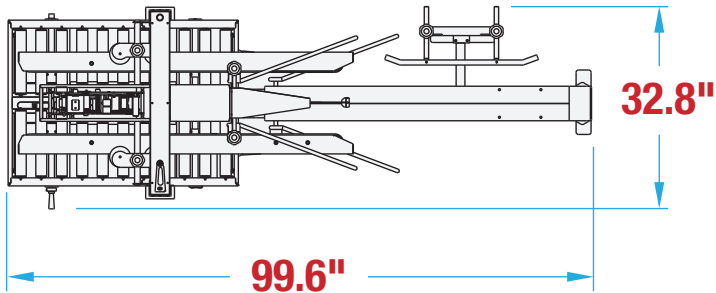

MANUAL SIDEDRIVE DUAL MAST FLAP FOLDER MSDBF22 FOOTPRINT

**WANT TO KNOW MORE
ABOUT THIS MACHINE?**

SCAN HERE TO LEARN MORE ABOUT THIS MACHINE

**MACHINE
MEASUREMENTS:**

99.6" x 32.8" x 70.3"
LENGTH WIDTH HEIGHT

TOP VIEW

SIDE VIEW

Note: Dimensions are all subject to change without prior notification. Call BestPack for pricing.