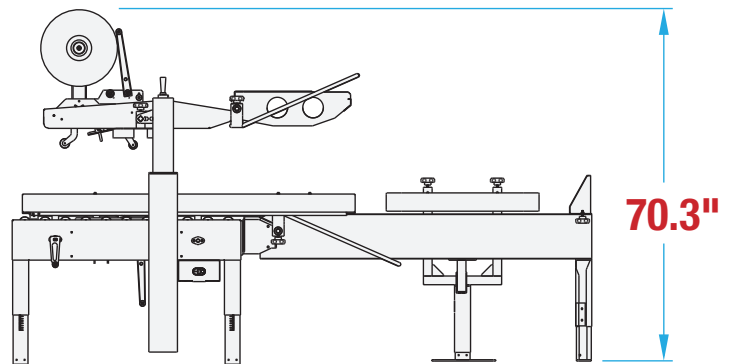

MANUAL SIDEDRIVE DUAL MAST FLAP FOLDER MSDBF22 FOOTPRINT

**WANT TO KNOW MORE
ABOUT THIS MACHINE?**

SCAN HERE TO LEARN MORE ABOUT THIS MACHINE

**MACHINE
MEASUREMENTS:**

99.6" x 32.8" x 70.3"
LENGTH WIDTH HEIGHT

TOP VIEW

SIDE VIEW

Note: Dimensions are all subject to change without prior notification. Call BestPack for pricing.