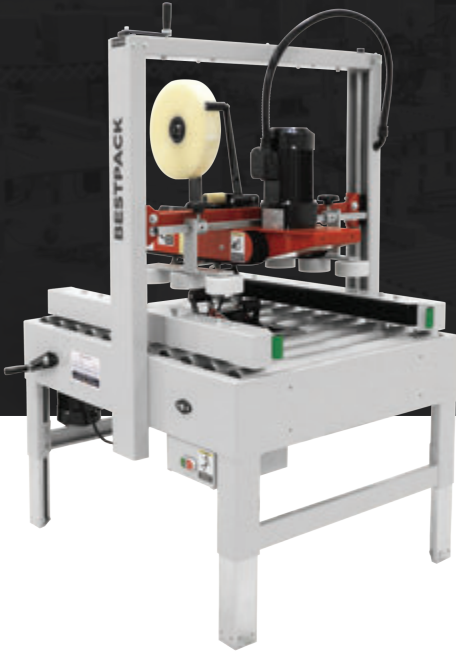

RANDOM QUAD DRIVE CARTON SEALER RQ22 FOOTPRINT

**WANT TO KNOW MORE
ABOUT THIS MACHINE?**

SCAN HERE TO LEARN MORE ABOUT THIS MACHINE

**MACHINE
MEASUREMENTS:**

42.8"
LENGTH

X

34.6"
WIDTH

X

57.5"
HEIGHT

TOP VIEW

SIDE VIEW

Note: Dimensions are all subject to change without prior notification. Call BestPack for pricing.