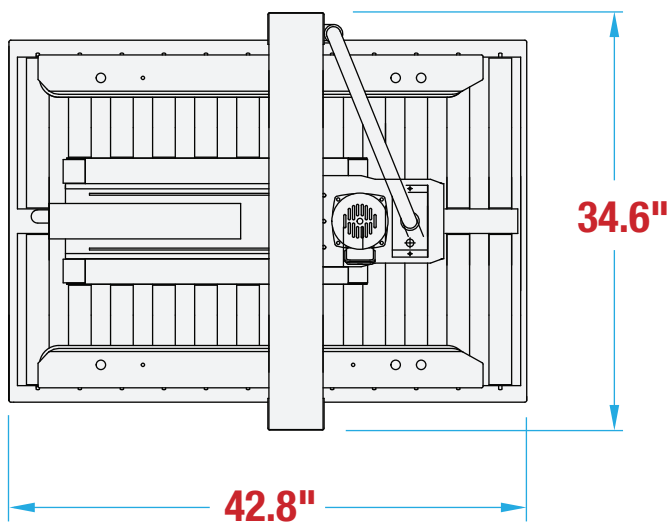

RANDOM QUAD DRIVE CARTON SEALER RQ22 FOOTPRINT

**WANT TO KNOW MORE
ABOUT THIS MACHINE?**

SCAN HERE TO LEARN MORE ABOUT THIS MACHINE

**MACHINE
MEASUREMENTS:**

42.8"
LENGTH

X

34.6"
WIDTH

X

57.5"
HEIGHT

TOP VIEW

SIDE VIEW

Note: Dimensions are all subject to change without prior notification. Call BestPack for pricing.