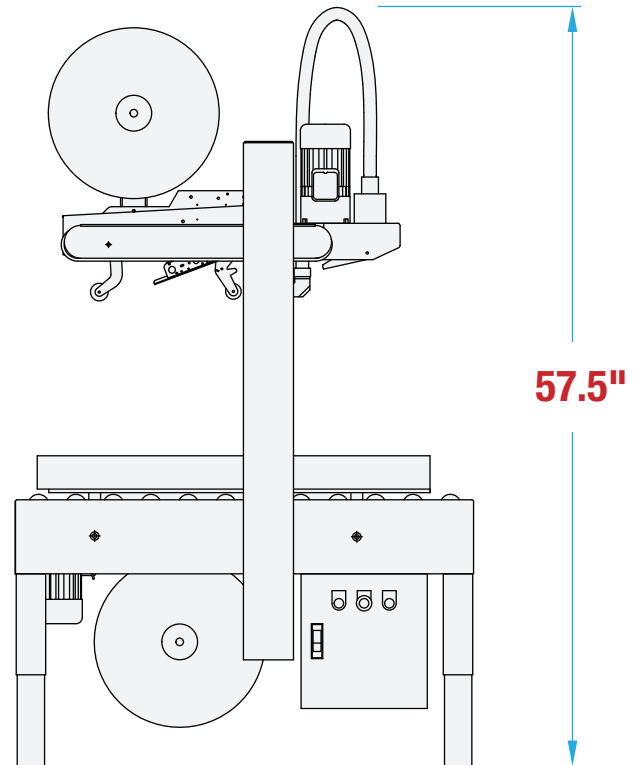

RANDOM QUAD DRIVE CARTON SEALER RQ22 FOOTPRINT

**WANT TO KNOW MORE
ABOUT THIS MACHINE?**

SCAN HERE TO LEARN MORE ABOUT THIS MACHINE

**MACHINE
MEASUREMENTS:**

42.8"
LENGTH

X

34.6"
WIDTH

X

57.5"
HEIGHT

TOP VIEW

SIDE VIEW

Note: Dimensions are all subject to change without prior notification. Call BestPack for pricing.