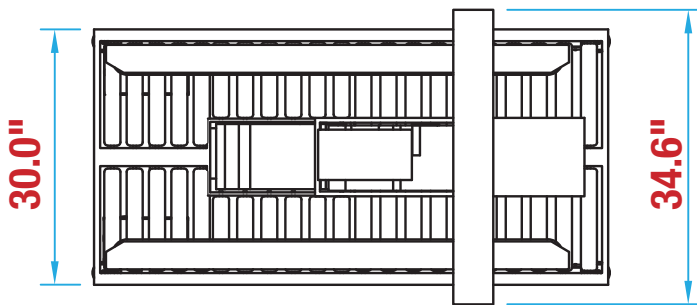

6-INCH RANDOM LOW PROFILE SIDEDRIVE RSL22-6 FOOTPRINT

**WANT TO KNOW MORE
ABOUT THIS MACHINE?**

SCAN HERE TO LEARN MORE ABOUT THIS MACHINE

**MACHINE
MEASUREMENTS:**

60.4" x 34.6" x 62.8"
LENGTH WIDTH HEIGHT

TOP VIEW

SIDE VIEW

Note: Dimensions are all subject to change without prior notification. Call BestPack for pricing.