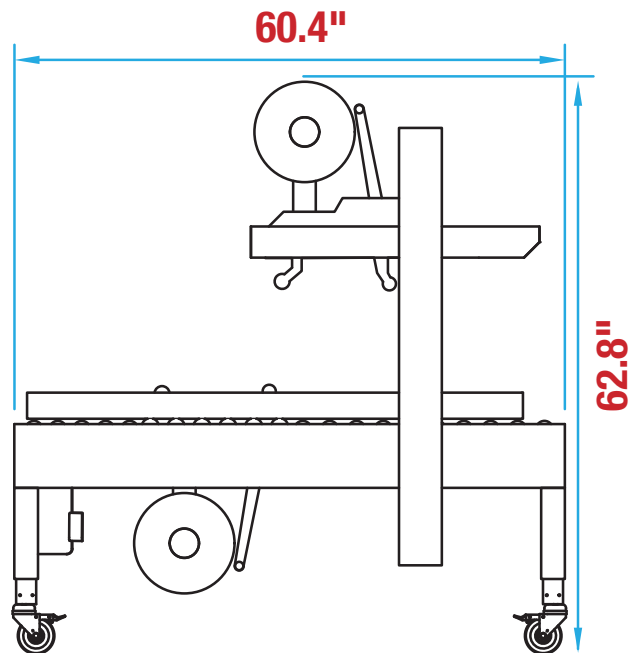

6-INCH RANDOM LOW PROFILE SIDEDRIVE RSL22-6 FOOTPRINT

**WANT TO KNOW MORE
ABOUT THIS MACHINE?**

SCAN HERE TO LEARN MORE ABOUT THIS MACHINE

**MACHINE
MEASUREMENTS:**

60.4" x 34.6" x 62.8"
LENGTH WIDTH HEIGHT

TOP VIEW

SIDE VIEW

Note: Dimensions are all subject to change without prior notification. Call BestPack for pricing.