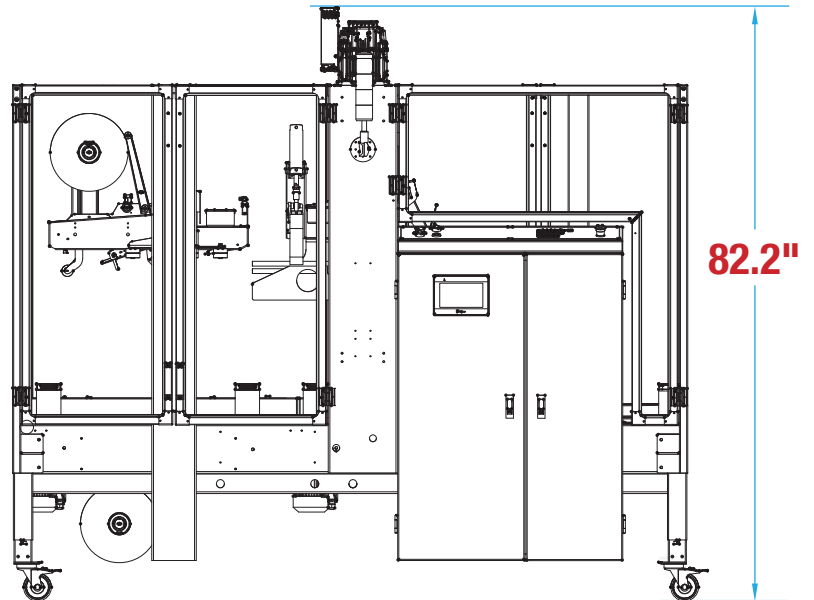

FULLY AUTOMATIC RANDOM SERVO CARTON SEALER CSF22 FOOTPRINT

**WANT TO KNOW MORE
ABOUT THIS MACHINE?**

SCAN HERE TO LEARN MORE ABOUT THIS MACHINE

**MACHINE
MEASUREMENTS:**

95.7"
LENGTH

X

59.4"
WIDTH

X

82.2"
HEIGHT

TOP VIEW

SIDE VIEW

Note: Dimensions are all subject to change without prior notification. Call BestPack for pricing.