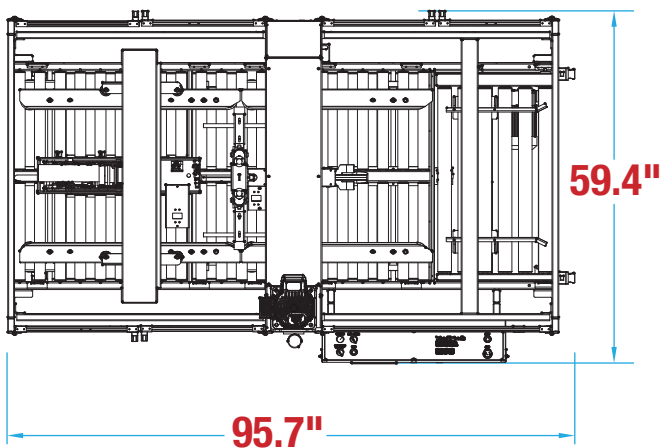

FULLY AUTOMATIC RANDOM SERVO CARTON SEALER CSF22 FOOTPRINT

**WANT TO KNOW MORE
ABOUT THIS MACHINE?**

SCAN HERE TO LEARN MORE ABOUT THIS MACHINE

**MACHINE
MEASUREMENTS:**

95.7"
LENGTH

X

59.4"
WIDTH

X

82.2"
HEIGHT

TOP VIEW

SIDE VIEW

Note: Dimensions are all subject to change without prior notification. Call BestPack for pricing.